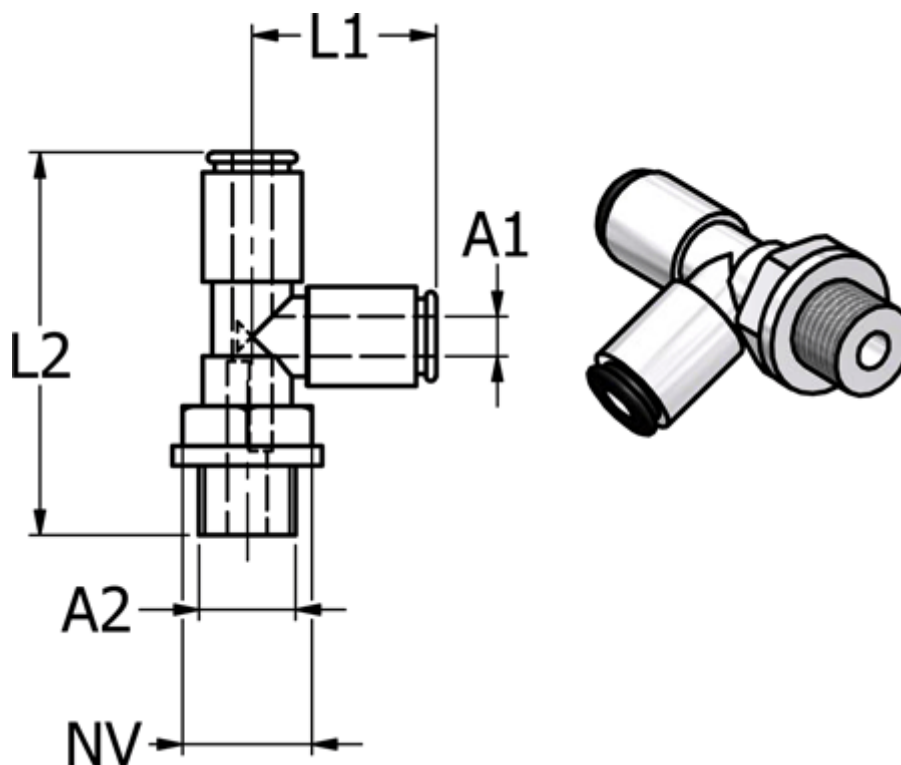

Data Sheet

Article number: 58673803812

Description: Metal fitting 738.038-12, $\text{\O}12$ - G 3/8"
Tee-connector

Measures

	=
Ext. Hose diameter A1	= 12
L1	= 30
L2	= 57.1
NV	= 17
Thread A2	= G 3/8"